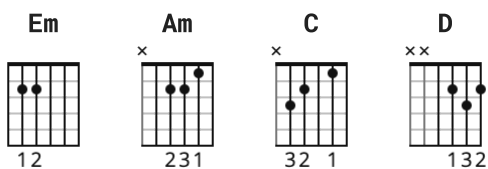

# Shape Of You Chords by Ed Sheeran

Difficulty: intermediate

Tuning: E A D G B E

Key: C#m

## STRUMMING PATTERN

91 bpm

CLICK TRANSPOSE -4 FOR EASIER OPEN CHORDS WITH CAPO ON 4TH FRET

VIDEO LESSON - <https://www.youtube.com/watch?v=Amu8XHvh4GM>

N.C. means no chord played, \* means chord strummed once then silenced

[Chorus]

Em Am C  
I'm in love with the shape of you  
D Em  
We push and pull like a magnet do  
Am C  
Although my heart is falling too  
D Em  
I'm in love with your body  
Am C  
And last night you were in my room  
D Em  
And now my bedsheets smell like you  
Am C  
Every day discovering something brand new  
D Em  
Well, I'm in love with your body

Well, I'm in love with your body

[Bridge 2]

**Am**

(Come on, be my baby, come on)

**C** **D**

(Come on, be my baby, come on) I'm in love with your body

**Em** **Am**

(Come on, be my baby, come on)