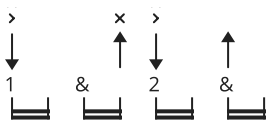

# Shape Of You Chords by Ed Sheeran

Difficulty: intermediate

Tuning: E A D G B E

Key: C#m

## STRUMMING PATTERN

91 bpm

CLICK TRANSPOSE -4 FOR EASIER OPEN CHORDS WITH CAPO ON 4TH FRET

VIDEO LESSON - <https://www.youtube.com/watch?v=Amu8XHvh4GM>

N.C. means no chord played, \* means chord strummed once then silenced